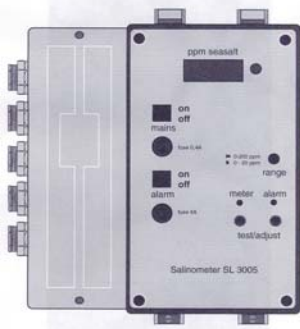

## SL3000 panel mounting model

**Out of production !!**  
New model: SL6005 panel  
Repair of salinometer not possible

Standard spares:  
Electrode unit is still in production  
and always in stock

Salinometer SL 3005

## SL3005 wall mounting model

**Out of production !!**  
New model: SL6005 wall  
Repair of salinometer not possible

Standard spares:  
Electrode unit is still in production  
and always in stock