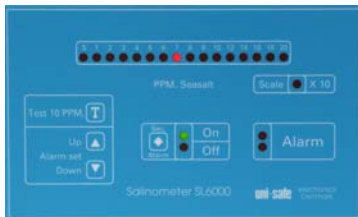

Salinometers Old and new models

Amager Strandvej 124
DK-2300 Copenhagen S
Tel. +45 3286 0525
Fax: +45 3258 1330
E-mail: info@unielec.dk
www.unielec.dk

SL3000 panel mounting model

Out of production !!
New model: SL6005 panel
Repair of salinometer not possible

Standard spares:
Electrode unit is still in production
and always in stock

SL3005 wall mounting model

Out of production !!
New model: SL6005 wall
Repair of salinometer not possible

Standard spares:
Electrode unit is still in production
and always in stock

SL6000 wall mounting model

SL6000 panel mounting model