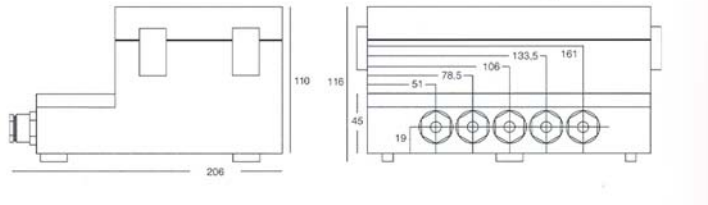

## SL6005 wall mounting model

For wall mounting  
Weight: 2 kgs.