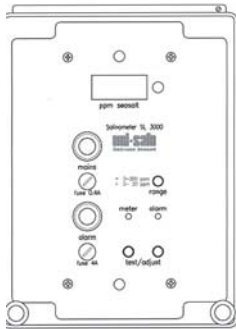

## SL3000 panel mounting model

**Out of production !!**  
New model: SL6005 panel  
Repair of salinometer not possible

Standard spares:  
Electrode unit is still in production  
and always in stock

Salinometer SL 3005