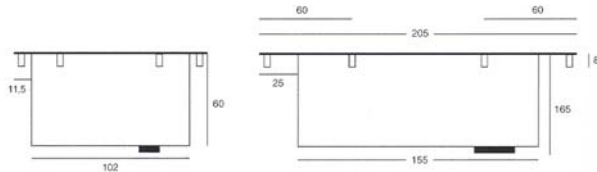

SL6005 panel mounting model

For panel mounting
Weight: 1 kgs.