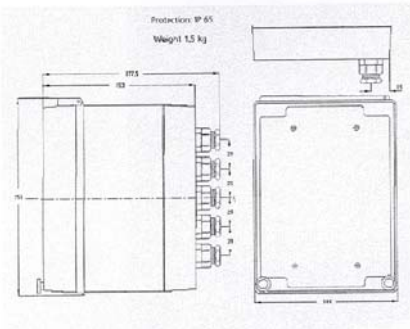

Salinometers Old and new models

Amager Strandvej 124
DK-2300 Copenhagen S
Tel. +45 3286 0525
Fax: +45 3258 1330
E-mail: info@unielec.dk
www.unielec.dk

Salinometer
SL3000

SL3000 panel mounting model

Out of production !!
New model: SL6005 panel
Repair of salinometer not possible

Standard spares:
Electrode unit is still in production
and always in stock

Salinometer SL 3005

SL3005 wall mounting model