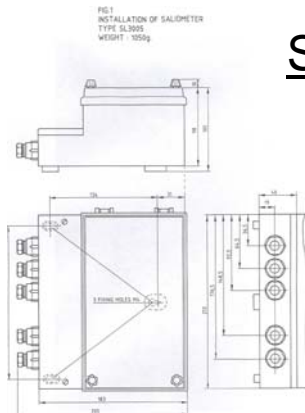

Out of production !!
New model: SL6005 wall
Repair of salinometer not possible

Standard spares:
Electrode unit is still in production
and always in stock