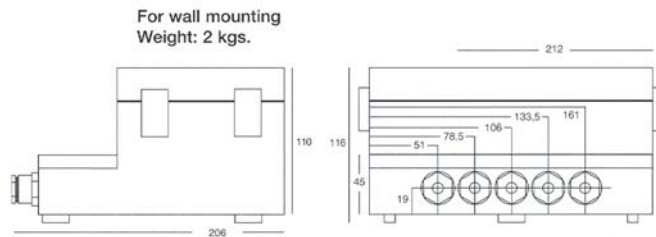

SL6000 wall mounting model

SL6000 panel mounting model