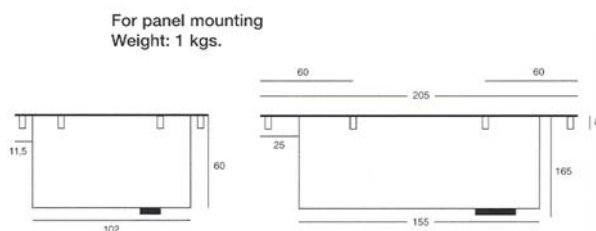

Salinometers Old and new models

Amager Strandvej 124
DK-2300 Copenhagen S
Tel. +45 3286 0525
Fax: +45 3258 1330
E-mail: info@unielec.dk
www.unielec.dk

SL3000 panel mounting model

Out of production !!
New model: SL6005 panel
Repair of salinometer not possible

Standard spares:
Electrode unit is still in production
and always in stock

SL3005 wall mounting model

Out of production !!
New model: SL6005 wall
Repair of salinometer not possible

Standard spares:
Electrode unit is still in production
and always in stock

SL6000 wall mounting model

SL6000 panel mounting model